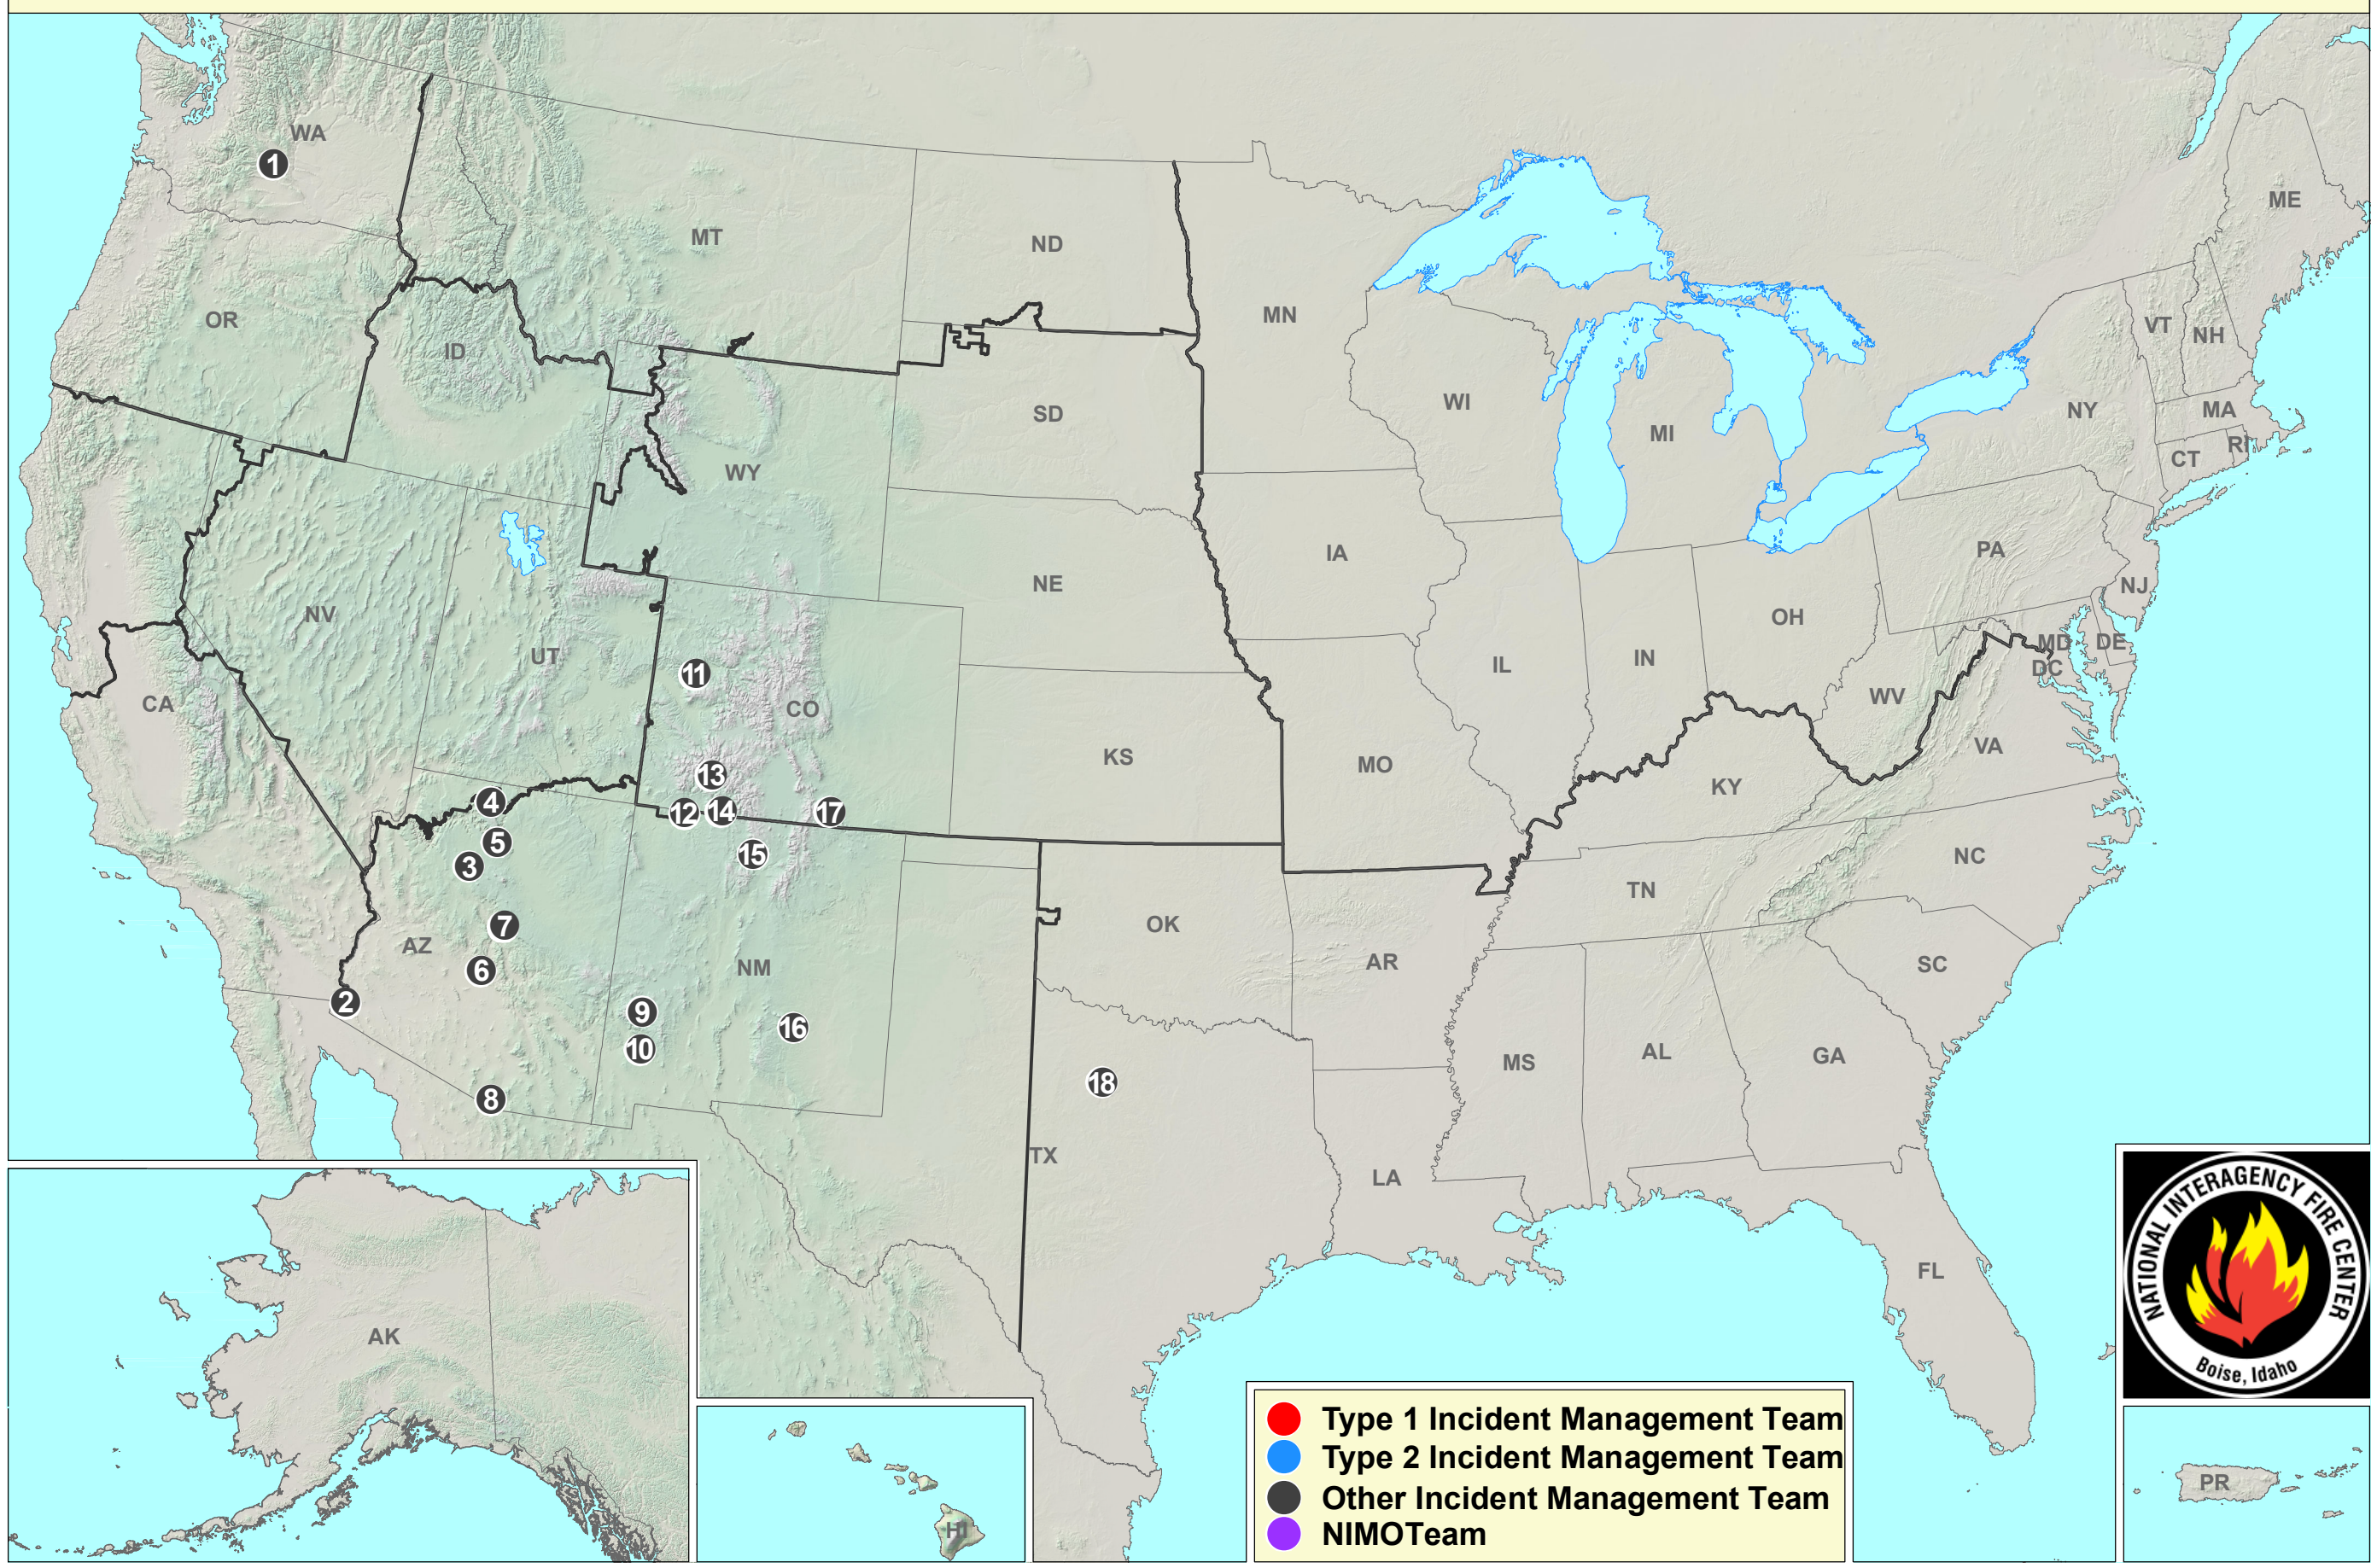

Current Large Incidents

March 31, 2024

- | | | | |
|---------------|-----------|------------------|----------------|
| ① ROZA CREEK | ⑥ DIAMOND | ⑪ SPRING CREEK | ⑰ SUNSET NORTH |
| ② WEST MAIN | ⑦ WILBUR | ⑫ ARKANSAS LOOP | ⑱ TITAN |
| ③ RIDGE | ⑧ BEEHIVE | ⑬ CHRIS MOUNTAIN | ⑲ STORAGE |
| ④ THREE LAKES | ⑨ PASS | ⑭ COAL MINE | |
| ⑤ HULL | ⑩ RICO | ⑮ COMANCHE | |